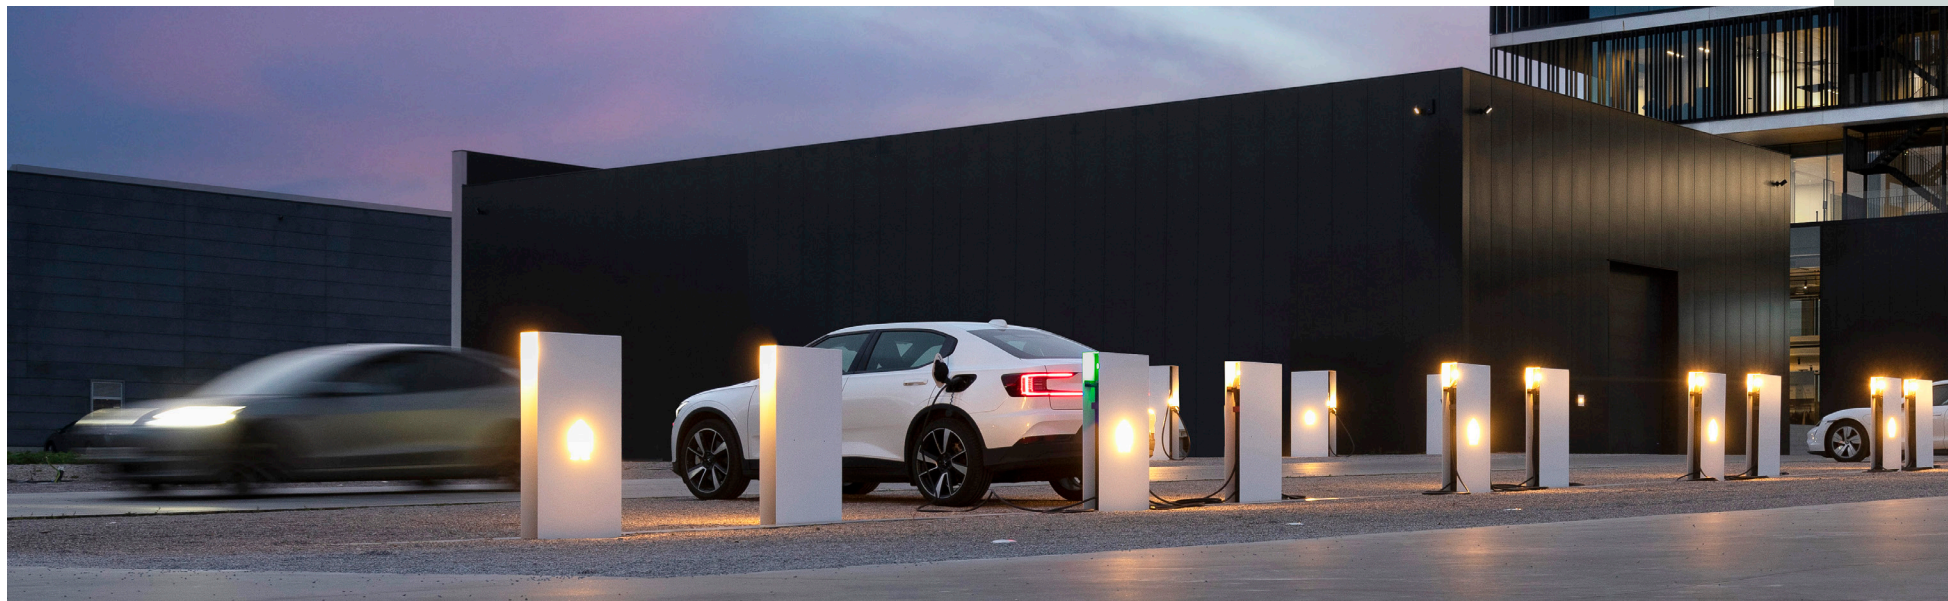

Setting up charging infrastructure for your fleet requires a balanced eco-system, from ensuring that your building can supply enough power, to choosing the best chargers, installation, management system and payment solutions. Smappee makes life simple with just one fully integrated solution which you can depend on.

Manage easily with our handy dashboard

Smappee's powerful management dashboard makes it easy to keep tabs on your entire fleet and charging infrastructure while the Smappee App keeps drivers in charge of their charging sessions.

Easy ways to pay and unlock charging

Starting charging sessions with Smappee is as easy as counting to three. You can simply plug in to start charging, scan the QR code and pay by credit card or use the Smappee Smart Charge card (certain regions), as well as the most common charging cards and RFID tokens.

Always futureproof thanks to the Smappee Cloud

Smappee reassures with smart EV chargers ready to withstand the test of time. Through the Smappee Cloud, your data is not only safeguarded but your charging system can also continually be upgraded with new features and technologies.

Trust in Smappee Certified installers

Our installer network is qualified through the Smappee Academy to make the installation of your charging infrastructure completely worry-free. Smappee Certified installers are underpinned by the highly-rated Smappee support team.